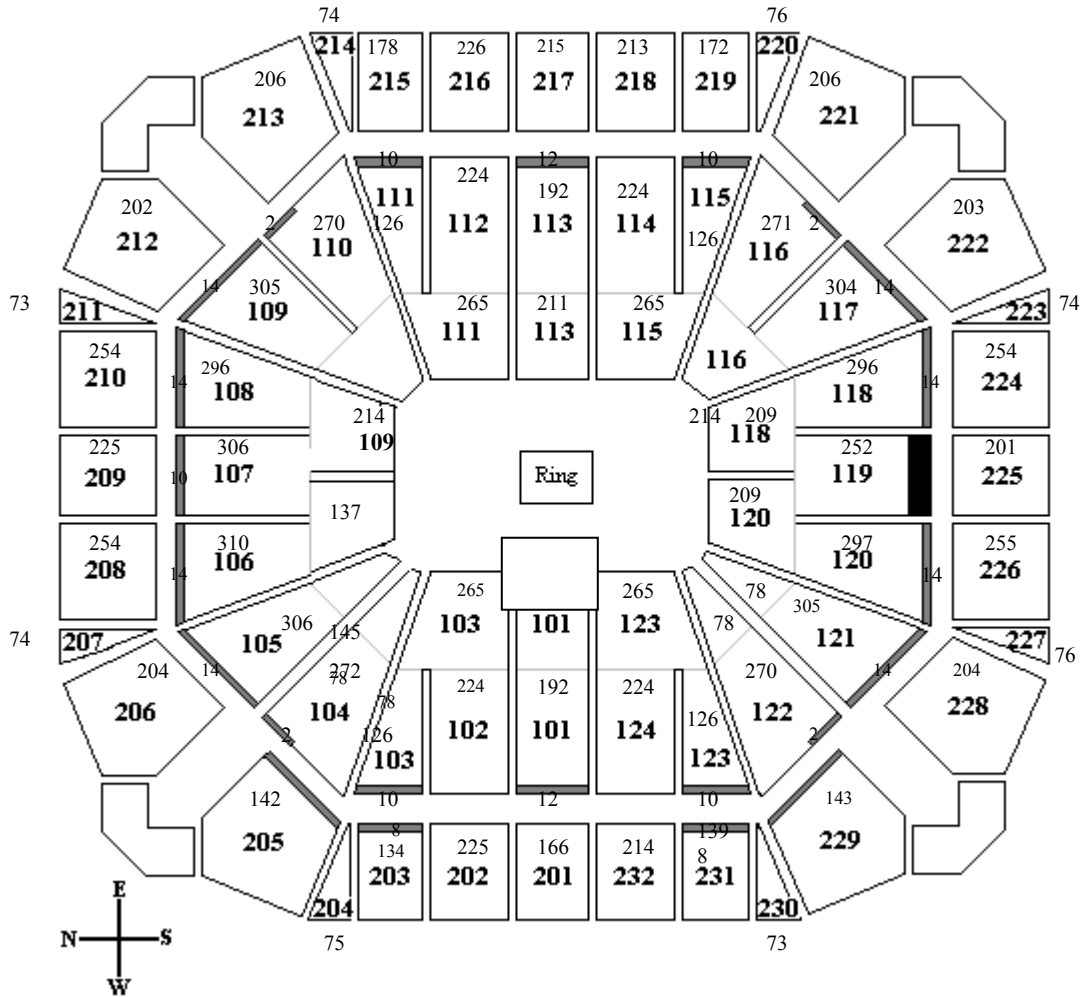

Seating Chart with Capacities In-the-Round

Floor Seats (<i>dependent on stage dims</i>)	524 (Includes 24 ADA seats)
Lower Bowl Seating	8,960 (Includes 194 ADA seats)
Balcony Seating	5446 (Includes 16 ADA seats)
TOTAL:	14,930 (Includes 234 ADA seats)

- Lower bowl is all 100 level sections; upper bowl is all 200 level sections.
- Larger, bold numbers in diagram are section numbers; other numbers are the seating capacity in each section.